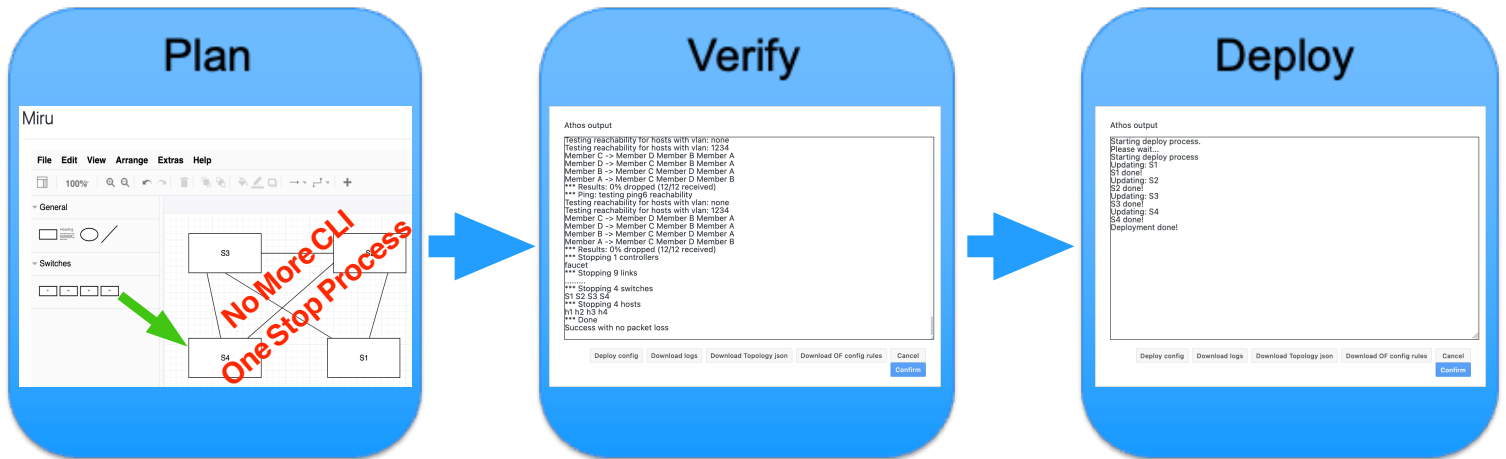

## Intent Based Networking for Internet Exchange Points

HolistIX is an Intent Based Networking (IBN) system that provides network operators a central management platform for IXPs. Operators can plan their network via diagramming; then generate and test network configurations before ultimately deploying them to production. HolistIX takes a proactive approach and takes operators intentions and translates them to network policies, enabling operators to configure networks without touching the CLI. HolistIX will be deployed in DIXIE, as part of the WIDE project, later this year.

### Plan (Miru)

A simple drag and drop diagramming interface for planning topologies translating operator intentions to network policies.